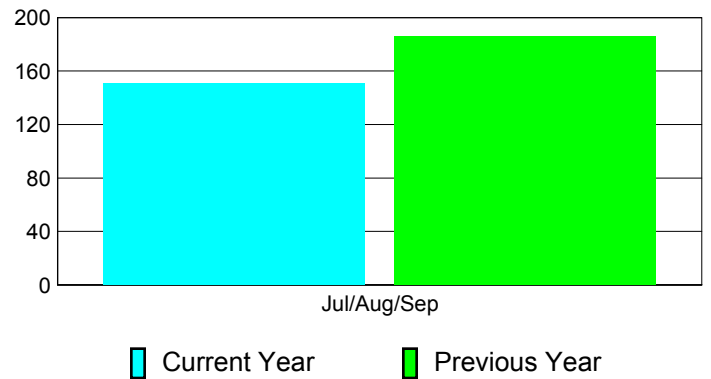

**Membership Results
2012-2013**

**Membership
2011-2012**

Month	Net Memb Goal	Actual New Memb	Actual Dropped Memb	Gain/Loss of Memb	Gain/Loss of Memb
Jul/Aug/Sep	300	294	-143	151	186
Totals	300	294	-143	151	186

Membership Results 2012-2013

Goal, New, Dropped, Gain/Loss

Comparison of Membership Gain/Loss

Current Year Compared to the Previous Year

Gender Comparison 2012-2013

Jul/Aug/Sep

Male Female