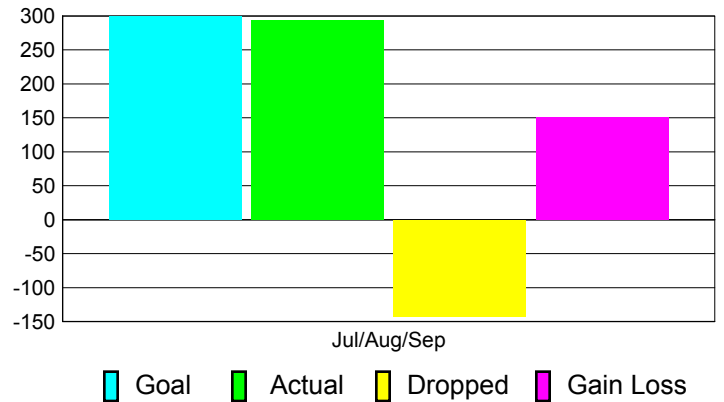

Membership Results 2012-2013

Goal, New, Dropped, Gain/Loss

Comparison of Membership Gain/Loss

Current Year Compared to the Previous Year