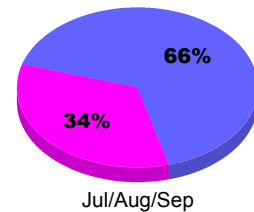

**Membership Results
2012-2013**

**Membership
2011-2012**

Month	Net Memb Goal	Actual New Memb	Actual Dropped Memb	Gain/Loss of Memb	Gain/Loss of Memb
Jul/Aug/Sep	300	294	-143	151	186
Totals	300	294	-143	151	186

Membership Results 2012-2013

Goal, New, Dropped, Gain/Loss

Comparison of Membership Gain/Loss

Current Year Compared to the Previous Year

Gender Comparison 2012-2013

Jul/Aug/Sep

Male Female