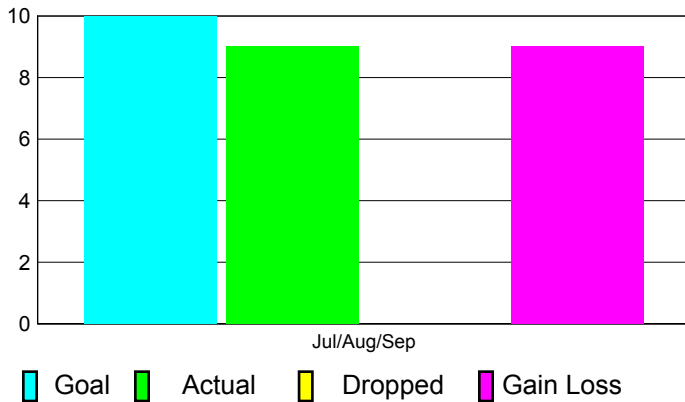

2012-2013 GMT Reports for District (or Undistricted) **District 322C2**

GMT: **SANGEETA JATIA**

Location: **INDIA**

GMT CA: **6**

CLUBS

**Club Results
2012-2013**

**Clubs
2011-2012**

Month	New Club Goal	Actual New Clubs	Actual Dropped Clubs	Gain/Loss of Clubs	Gain/Loss of Clubs
Jul/Aug/Sep	10	9	0	9	3
Totals	10	9	0	9	3

Club Results 2012-2013

Goal, New, Dropped, Gain/Loss

Comparison of Club Gain/Loss

Current Year Compared to the Previous Year

YTD Status Quo Clubs 2012-2013

Status Quo Clubs Compared to Status Quo Members

MEMBERSHIP