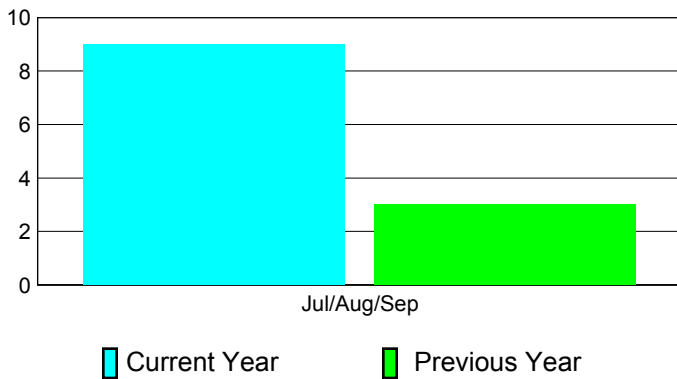

2012-2013 GMT Reports for District (or Undistricted) **District 322C2**

GMT: **SANGEETA JATIA**

Location: **INDIA**

GMT CA: **6**

CLUBS

**Club Results
2012-2013**

**Clubs
2011-2012**

Month	New Club Goal	Actual New Clubs	Actual Dropped Clubs	Gain/Loss of Clubs	Gain/Loss of Clubs
Jul/Aug/Sep	10	9	0	9	3
Totals	10	9	0	9	3

Club Results 2012-2013

Goal, New, Dropped, Gain/Loss

Comparison of Club Gain/Loss

Current Year Compared to the Previous Year

YTD Status Quo Clubs 2012-2013

Status Quo Clubs Compared to Status Quo Members

MEMBERSHIP